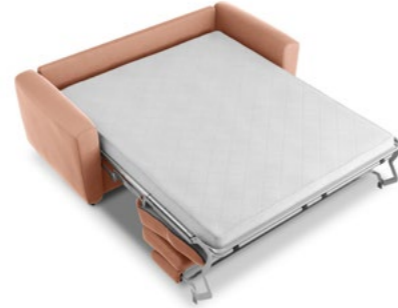

corner sofa

corner sofa - XL

available fabrics:

LEATHER

STRUCTURAL FABRIC

Audra

velvet / natural leather

2 seater

bed function

3 seater

armchair

corner sofa

corner sofa - bed function

corner sofa - L

available fabrics:

LEATHER