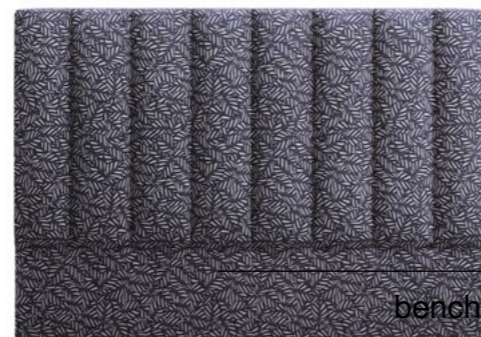

sofa Alexis

headbard Alpilles

decorative pillow, 50x28 / 65x40

headbard Marie

decorative pillow, 40x40 / 50x50

headbard Camargue

Poufs and Benches

pouf Cordoue - Jungla Graphic

pouf Cordoue - Jardin Tropical

pouf Cordoue - Striped Leaves

Bench Riziere - Jungla Graphic

Bench Frison - Jungla Graphic

pouf Andalou - Jungla Graphic

pouf Andalou - Jardin Tropical

pouf Andalou - Striped Leaves