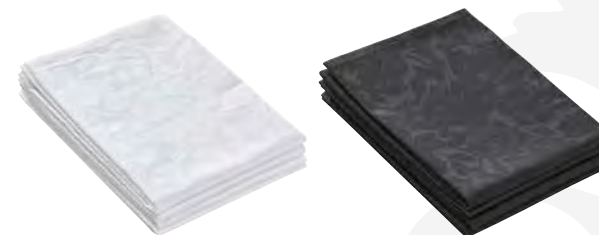

Set of 4 napkins