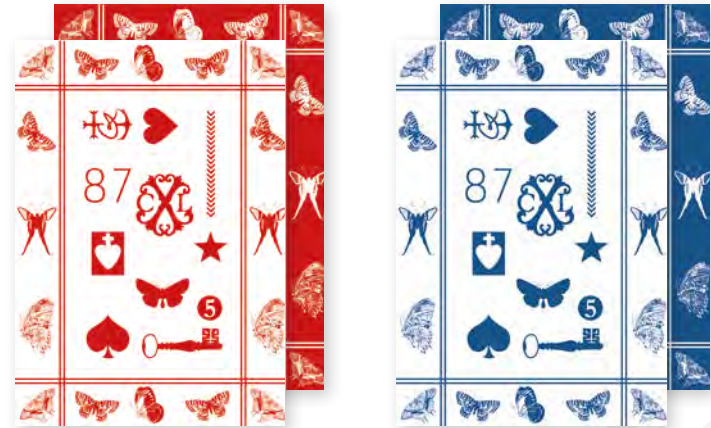

Tablecloth

White, Dark grey

Set of 4 napkins

White, Dark grey

100% Egyptian cotton
Jacquard woven

COLLECTION ARLES

Set of 2 kitchen towels

Blue, Dark grey, Red, Taupe

COLLECTION LOVE STORIES

100% Egyptian cotton
Jacquard woven

Set of 2 kitchen towels
Burgundy, Dark grey, Green, Black

100% Egyptian cotton
Jacquard woven

COLLECTION AMULETTE

Set of 2 kitchen towels

Blue, Red, White