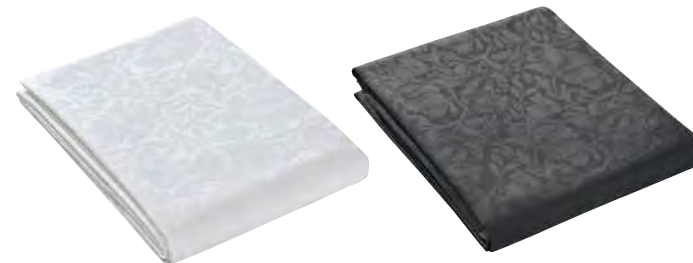

Tablecloth

Fuchsia, Dark grey, White

Table runner

Fuchsia, Dark grey, White

Set of 4 napkins

Dark grey, White

100% cotton
Jacquard woven
Stain protection

COLLECTION ARABESQUE